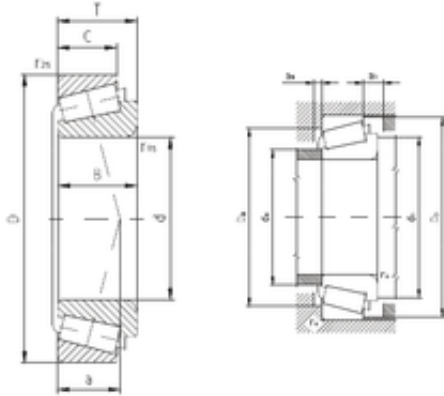

## ZVL 32021AX tapered roller bearings

Bearing No. 32021AX

Size	105x160x35 mm
Bore Diameter	105 mm
Outer Diameter	160 mm
Width	35 mm
d	105 mm
D	160 mm
T	35 mm
B	35 mm
C	26 mm
a	35 mm
r1 min.	2,5 mm
r2 min.	2 mm
da max	116 mm
Da min	143 mm
Da max.	150 mm
db min	115 mm
Db min.	154 mm
ra max.	2 mm
Weight	2,44 Kg
Basic dynamic load rating (C)	204 kN
Basic static load rating (C0)	335 kN
(Grease) Lubrication Speed	2 000 r/min
(Oil) Lubrication Speed	3 000 r/min
Calculation factor (e)	0,44
Calculation factor (Y)	1,3

32021AX Bearing 2D drawings and 3D CAD models