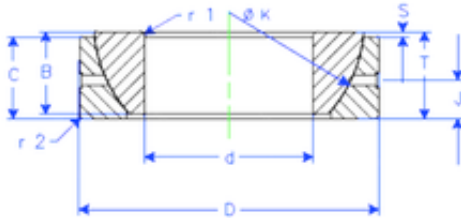

LAD Bearing International Trade Co., ...

Enduro GE 75 SX plain bearings

GE 75 SX Bearing 2D drawings and 3D CAD models

Bearing No. GE 75 SX

Size	75x115x25 mm
Bore Diameter	75 mm
Outer Diameter	115 mm
Width	25 mm
d	75 mm
D	115 mm
T	25 mm
B	25 mm
C	24 mm
r1 min.	1,1 mm
r2 min.	1,1 mm
J	12,5 mm
K	107 mm
S	7,9 mm
Weight	1,119918648 Kg
Basic dynamic load rating (C)	220 kN