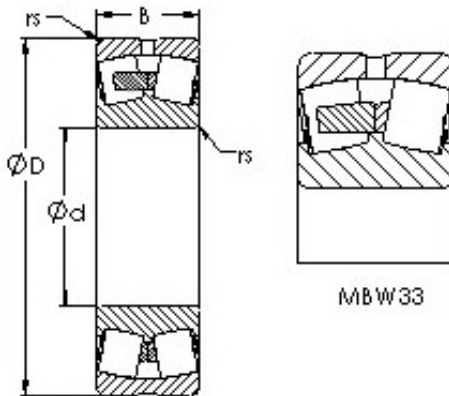

LAD Bearing International Trade Co., ...

AST 23960MBW33 spherical roller bearings

Bearing No. 23960MBW33

Size	300x420x90 mm
Bore Diameter	300 mm
Outer Diameter	420 mm
Width	90 mm
Bearing Type	straight bore, lube groove and holes
Bore Dia (d)	300.0000
Outer Dia (D)	420.0000
Width (B)	90.0000
Radius (min) (rs)	3.000
Dynamic Load Rating (Cr)	1,263,000
Static Load Rating (Cor)	2,495,000
Max Speed (Grease) (X000 RPM)	1
Max Speed (Oil) (X000 RPM)	1
Weight (g)	39,230.00
Material	52100 Chrome steel, or equivalent

23960MBW33 Bearing 2D drawings and 3D CAD models