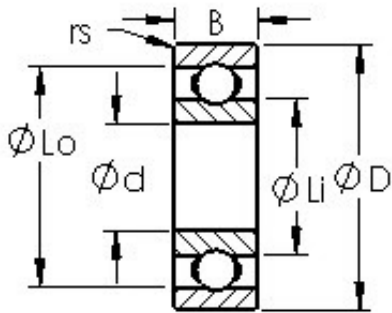

LAD Bearing International Trade Co., ...

AST 6014 deep groove ball bearings

Bearing No. 6014

Size	70x110x20 mm
Bore Diameter	70 mm
Outer Diameter	110 mm
Width	20 mm
Bearing Type	Open
Bore Dia (d)	70.0000
Outer Dia (D)	110.0000
Width (B)	20.0000
Radius (min) (rs)	1.100
Dynamic Load Rating (Cr)	38,100
Static Load Rating (Cor)	30,900
Max Speed (Grease) (X1000 RPM)	6
Max Speed (Oil) (X1000 RPM)	7
Max. Shaft Shoulder Dia. Inner (Li)	80.5
Min. Housing Shoulder Dia., Outer (Lo)	103.5
Ball Qty	14
Ball Dia (Dw)	11.9060
Weight (g)	598.00
Precision	A1
Standard Clearance	C0
Material	52100 Chrome steel (or equivalent)

6014 Bearing 2D drawings and 3D CAD models