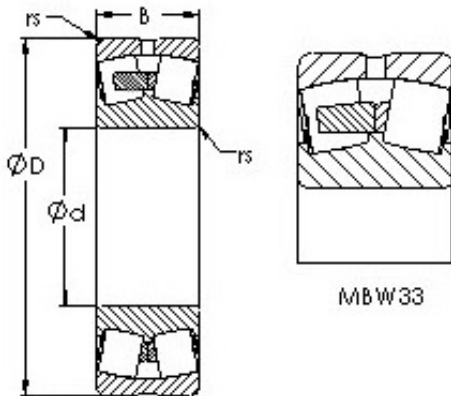

## AST 22336MBW33 spherical roller bearings

Bearing No. 22336MBW33

Size	180x380x126 mm
Bore Diameter	180 mm
Outer Diameter	380 mm
Width	126 mm
Bearing Type	straight bore, lube groove and holes
Bore Dia (d)	180.0000
Outer Dia (D)	380.0000
Width (B)	126.0000
Radius (min) (rs)	4.000
Dynamic Load Rating (Cr)	1,900,000
Static Load Rating (Cor)	2,700,000
Max Speed (Grease) (X000 RPM)	1
Max Speed (Oil) (X000 RPM)	1
Weight (g)	71,800.00
Material	52100 Chrome steel, or equivalent