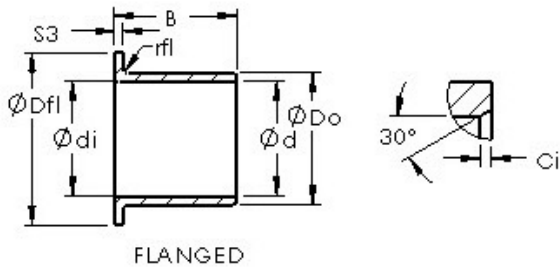

LAD Bearing International Trade Co., ...

AST ASTEPBF 3236-16 plain bearings

Bearing No. ASTEPBF 3236-16

Bore Diameter	35 mm
Outer Diameter	39 mm
Bearing Type	flanged
Shaft Dia., Nominal (d)	35.0000
Bearing Outside Diameter, Nominal (Do)	39.000
Bearing Bore after Mounting (di) - 35.15	35.05
Bearing Length, Nominal (B)	16.000
OD Chamfer Length (Co)	1.200
Flange Dia. (Dfl pm 0.5)	47.000
Flange Thickness (Sfl)	2.000
Material	Molded plastic with self lubricating resins.

ASTEPBF 3236-16 Bearing 2D drawings and 3D CAD models