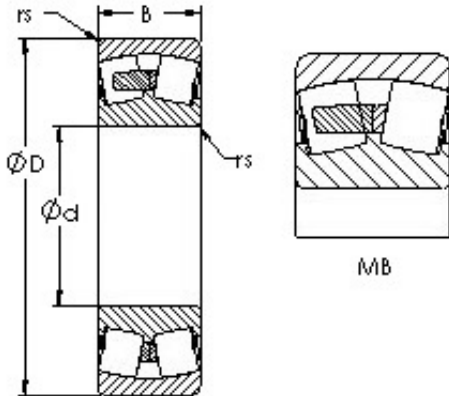

LAD Bearing International Trade Co., ...

AST 22336MB spherical roller bearings

Bearing No. 22336MB

Size	180x380x126 mm
Bore Diameter	180 mm
Outer Diameter	380 mm
Width	126 mm
Bearing Type	straight bore
Bore Dia (d)	180.0000
Outer Dia (D)	380.0000
Width (B)	126.0000
Radius (min) (rs)	4.000
Dynamic Load Rating (Cr)	1,900,000
Static Load Rating (Cor)	2,700,000
Max Speed (Grease) (X000 RPM)	1
Max Speed (Oil) (X000 RPM)	1
Weight (g)	68,680.00
Material	52100 Chrome steel, or equivalent

22336MB Bearing 2D drawings and 3D CAD models