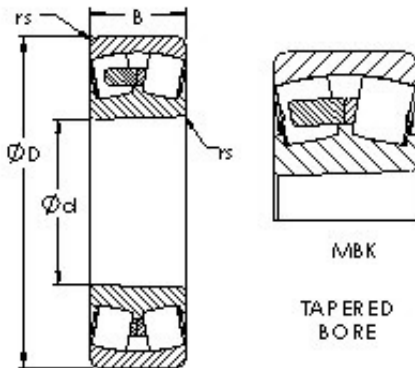

LAD Bearing International Trade Co., ...

AST 22244MBK spherical roller bearings

Bearing No. 22244MBK

Size	220x400x108 mm
Bore Diameter	220 mm
Outer Diameter	400 mm
Width	108 mm
Bearing Type	tapered bore
Bore Dia (d)	220.0000
Outer Dia (D)	400.0000
Width (B)	108.0000
Radius (min) (rs)	4.000
Dynamic Load Rating (Cr)	1,485,000
Static Load Rating (Cor)	2,483,000
Max Speed (Grease) (X000 RPM)	1
Max Speed (Oil) (X000 RPM)	1
Weight (g)	61,620.00
Material	52100 Chrome steel, or equivalent

22244MBK Bearing 2D drawings and 3D CAD models