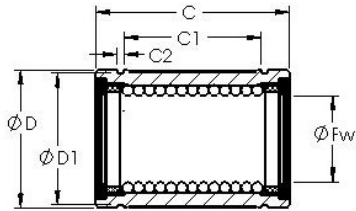

LAD Bearing International Trade Co., ...

AST LBE 8 UU AJ linear bearings

Bearing No. LBE 8 UU AJ

Bore Diameter	8 mm
Bearing Type	sealed, adjustable clearance type
Dynamic Load Rating (Cr)	121
Static Load Rating (Cor)	255
Shaft Dia. (Fw)	8.000
Outside Dia. (D)	16.000
Length (C)	25.000
Groove-to-groove length (C1)	14.000
Groove Width (C2)	1.100
Groove Dia. (D1)	14.300
Adjustable Open Gap (h)	1.500
Weight (g)	16.70
Material	52100 chrome steel, or equivalent

LBE 8 UU AJ Bearing 2D drawings and 3D CAD models