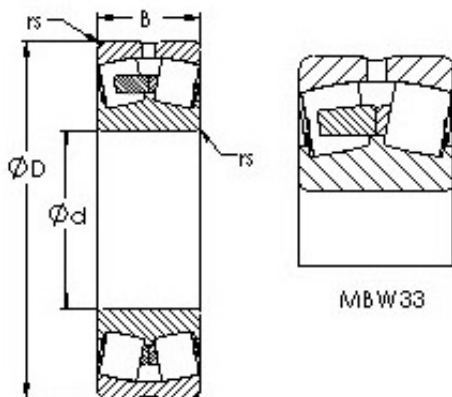

## AST 23130MBW33 spherical roller bearings

Bearing No. 23130MBW33

Size	150x250x80 mm
Bore Diameter	150 mm
Outer Diameter	250 mm
Width	80 mm
Bearing Type	straight bore, lube groove and holes
Bore Dia (d)	150.0000
Outer Dia (D)	250.0000
Width (B)	80.0000
Radius (min) (rs)	2.100
Dynamic Load Rating (Cr)	800,000
Static Load Rating (Cor)	1,320,000
Max Speed (Grease) (X000 RPM)	1
Max Speed (Oil) (X1000 RPM)	2
Weight (g)	16,240.00
Material	52100 Chrome steel, or equivalent

23130MBW33 Bearing 2D drawings and 3D CAD models