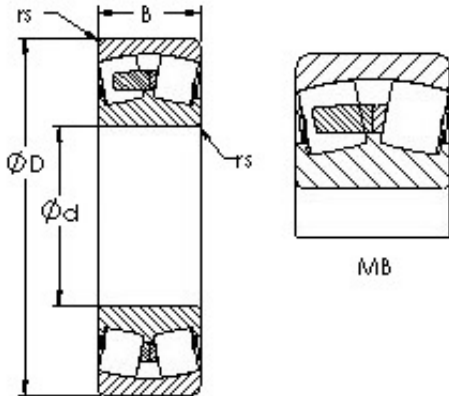

LAD Bearing International Trade Co., ...

AST 21309MB spherical roller bearings

Bearing No. 21309MB

Size	45x100x25 mm
Bore Diameter	45 mm
Outer Diameter	100 mm
Width	25 mm
Bearing Type	straight bore
Bore Dia (d)	45.0000
Outer Dia (D)	100.0000
Width (B)	25.0000
Radius (min) (rs)	1.500
Dynamic Load Rating (Cr)	105,000
Static Load Rating (Cor)	107,000
Max Speed (Grease) (X1000 RPM)	4
Max Speed (Oil) (X1000 RPM)	5
Weight (g)	770.00
Material	52100 Chrome steel, or equivalent

21309MB Bearing 2D drawings and 3D CAD models