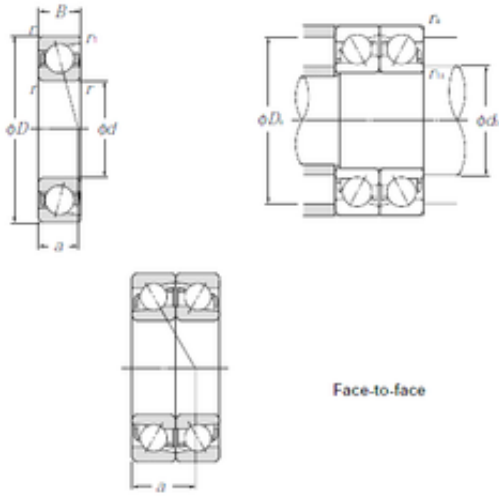

LAD Bearing International Trade Co., ...

CYSD 7217CDF angular contact ball bearings

Bearing No. 7217CDF

7217CDF Bearing 2D drawings and 3D CAD models

Size	85x150x28 mm
Bore Diameter	85 mm
Outer Diameter	150 mm
Width	28 mm
d	85 mm
D	150 mm
B	28 mm
C	28 mm
Angle (°)	15 °
r min.	2 mm
2B	56 mm
Weight	3,46 Kg
Basic dynamic load rating (C)	169 kN
Basic static load rating (C0)	181 kN
(Grease) Lubrication Speed	5400 r/min