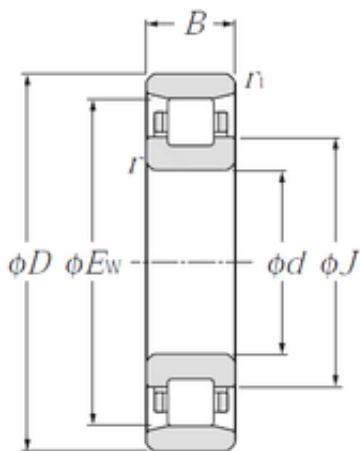

## CYSD N304E cylindrical roller bearings

Bearing No. N304E

Size	20x52x15 mm
Bore Diameter	20 mm
Outer Diameter	52 mm
Width	15 mm
d	20 mm
D	52 mm
B	15 mm
C	15 mm
Weight	0,155 Kg
Basic dynamic load rating (C)	25,5 kN
Basic static load rating (C0)	29 kN
(Grease) Lubrication Speed	11000 r/min

N304E Bearing 2D drawings and 3D CAD models