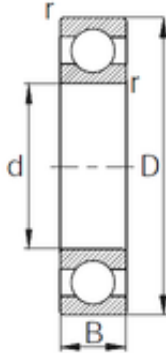

LAD Bearing International Trade Co., ...

CYSD 6324 deep groove ball bearings

Bearing No. 6324

Size	120x260x55 mm
Bore Diameter	120 mm
Outer Diameter	260 mm
Width	55 mm
d	120 mm
D	260 mm
B	55 mm
C	55 mm
r min.	3 mm
Weight	12,5 Kg
Basic dynamic load rating (C)	207 kN
Basic static load rating (C0)	185 kN
(Grease) Lubrication Speed	2200 r/min

6324 Bearing 2D drawings and 3D CAD models