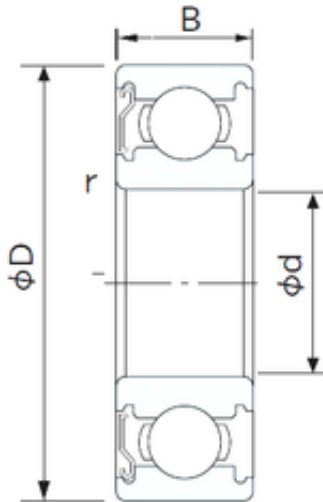

LAD Bearing International Trade Co., ...

CYSD 6924-Z deep groove ball bearings

Bearing No. 6924-Z

Size	120x165x22 mm
Bore Diameter	120 mm
Outer Diameter	165 mm
Width	22 mm
d	120 mm
D	165 mm
B	22 mm
C	22 mm
r min.	1,1 mm
Weight	1,131 Kg
Basic dynamic load rating (C)	55 kN

6924-Z Bearing 2D drawings and 3D CAD models