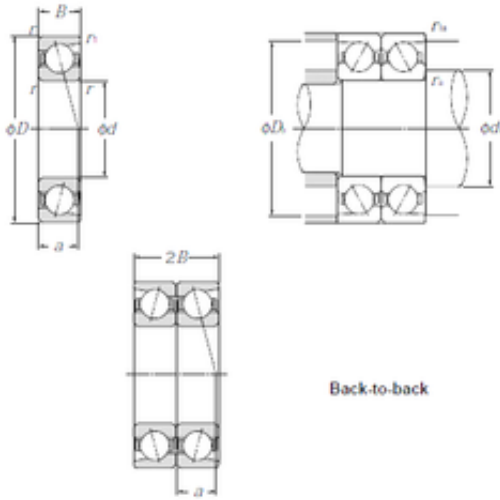

## CYSD 7222CDB angular contact ball bearings

Bearing No. 7222CDB

7222CDB Bearing 2D drawings and 3D CAD models

Size	110x200x38 mm
Bore Diameter	110 mm
Outer Diameter	200 mm
Width	38 mm
d	110 mm
D	200 mm
B	38 mm
C	38 mm
Angle ( ° )	15 °
r min.	2,1 mm
2B	76 mm
Weight	8,58 Kg
Basic dynamic load rating (C)	286 kN
Basic static load rating (C0)	320 kN
(Grease) Lubrication Speed	4100 r/min