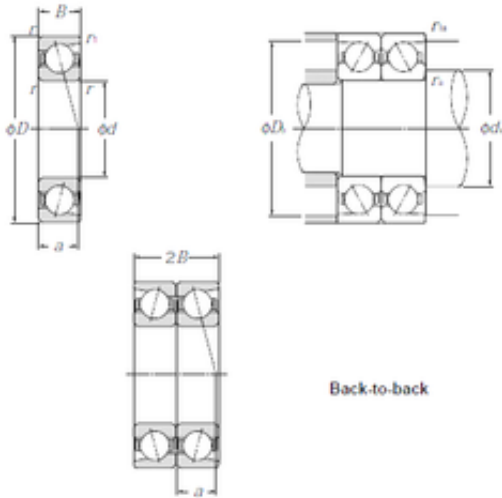

LAD Bearing International Trade Co., ...

CYSD 7936CDB angular contact ball bearings

Bearing No. 7936CDB

7936CDB Bearing 2D drawings and 3D CAD models

Size	180x250x33 mm
Bore Diameter	180 mm
Outer Diameter	250 mm
Width	33 mm
d	180 mm
D	250 mm
B	33 mm
C	33 mm
Angle (°)	15 °
r min.	2 mm
2B	66 mm
Weight	9,8 Kg
Basic dynamic load rating (C)	236 kN
Basic static load rating (C0)	370 kN
(Grease) Lubrication Speed	2600 r/min