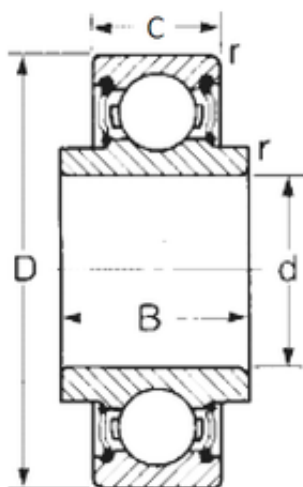

LAD Bearing International Trade Co., ...

CYSD 88500 deep groove ball bearings

Bearing No. 88500

Size	10x30x16.041 mm
Bore Diameter	10 mm
Outer Diameter	30 mm
Width	16,041 mm
d	10 mm
D	30 mm
B	16,041 mm
C	9 mm
r min.	0,6 mm
Weight	0,04 Kg
Basic dynamic load rating (C)	5,11 kN

88500 Bearing 2D drawings and 3D CAD models