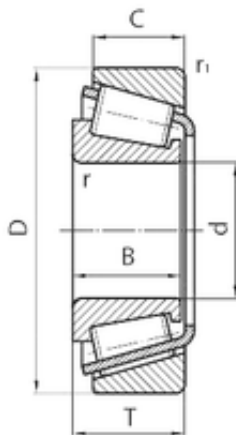

## CYSD 32021\*2 tapered roller bearings

Bearing No. 32021\*2

Size	105x160x35 mm
Bore Diameter	105 mm
Outer Diameter	160 mm
Width	35 mm
d	105 mm
D	160 mm
T	35 mm
B	33 mm
C	28 mm
Weight	2,5 Kg
Basic dynamic load rating (C)	162 kN
Basic static load rating (C0)	270 kN
(Grease) Lubrication Speed	2000 r/min