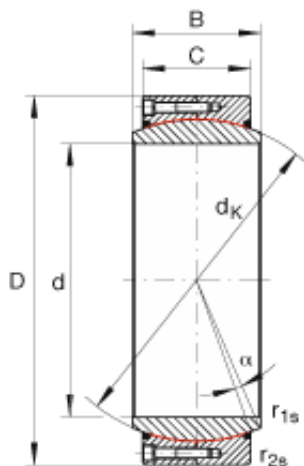

LAD Bearing International Trade Co., ...

INA GE460-DW-2RS2 plain bearings

Bearing No. GE460-DW-2RS2

Size	460x620x218 mm
Bore Diameter	460 mm
Outer Diameter	620 mm
Width	218 mm
C	185 mm
$D_{a \min}$	513 mm
$d_{a \max}$	494 mm
d_K	540 mm
$r_{1s \min}$	1,5 mm
$r_{2s \min}$	4 mm
alf (°)	3,7
Weight (kg)	199
C_r (N)	25430000
C_{0r} (N)	42390000

GE460-DW-2RS2 Bearing 2D drawings and 3D CAD models