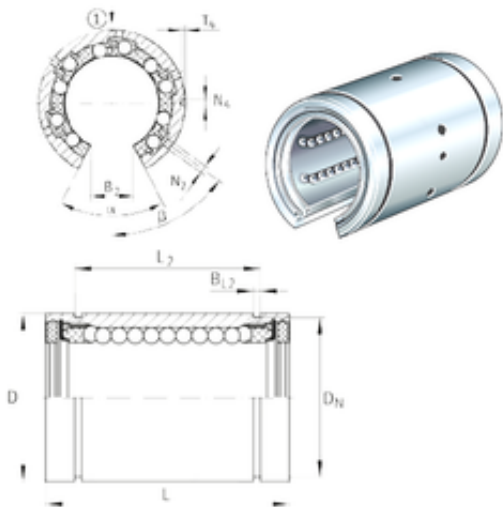

LAD Bearing International Trade Co., ...

INA KBO25-PP-AS linear bearings

Bearing No. KBO25-PP-AS

KBO25-PP-AS Bearing 2D drawings and 3D CAD models

Bore Diameter	25 mm
Outer Diameter	40 mm
Fw	25 mm
D	40 mm
Dn	37,5 mm
L2	43,7 mm
B2	12,5 mm
N2	2,5 mm
L	58 mm
BL2	1,85 mm
T4	1,5 mm
N4	3 mm
Weight	0,15 Kg
Basic dynamic load rating (C)	2,85 kN