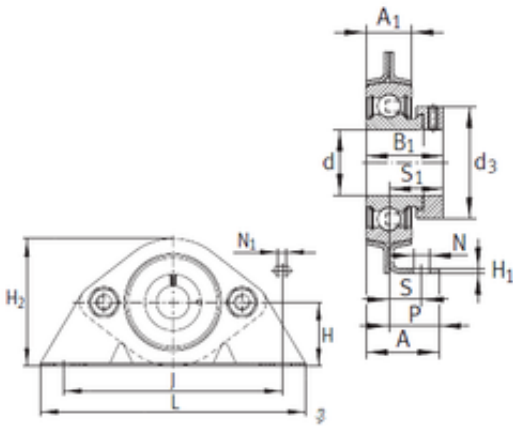

INA PBS17 bearing units

Bearing No. PBS17

PBS17 Bearing 2D drawings and 3D CAD models

Bore Diameter	17 mm
d	17 mm
S1	22,1 mm
P	25,4 mm
d3	28 mm
A	32,5 mm
A1	14,2 mm
B1	28,6 mm
H	30,2 mm
H1	2,6 mm
H2	59,6 mm
J	92 mm
L	123,8 mm
N	10,5 mm
N1	5,6 mm
S	15 mm
Category	Bearings
Inventory	0.0
Manufacturer Name	SCHAEFFLER GROUP
Minimum Buy Quantity	N/A
Weight / Kilogram	0.32
Product Group	M06110