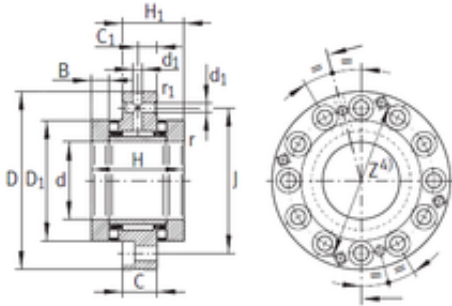

LAD Bearing International Trade Co., ...

INA ZARF65155-TV complex bearings

Bearing No. ZARF65155-TV

ZARF65155-TV Bearing 2D drawings and 3D CAD models

Size	65x155x22.5 mm
Bore Diameter	65 mm
Outer Diameter	155 mm
Width	22,5 mm
d	65 mm
D	155 mm
C	22,5 mm
H	82 mm
d1	6 mm
r min.	0,3 mm
r1 min.	0,6 mm
B	17,5 mm
C1	12,5 mm
D1	110 mm
H1	51 mm
J	128 mm
da min.	97 mm
Da max.	111 mm
Weight	5,1 Kg
Dynamic load rating radial (C)	54 kN
Dynamic load rating axial (C)	172 kN
Static load rating radial (C0)	104 kN
Static load rating axial (C0)	500 kN
(Grease) Lubrication Speed	900 r/min
Category	Ball Bearings

LAD Bearing International Trade Co., ...

Inventory	0.0
Manufacturer Name	SCHAEFFLER GROUP
Minimum Buy Quantity	N/A
Weight / Kilogram	6.107
EAN	4047643182393
Product Group	B00234