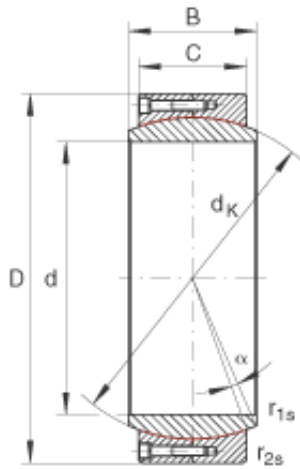

LAD Bearing International Trade Co., ...

INA GE500-DW plain bearings

Bearing No. GE500-DW

Size	500x670x230 mm
Bore Diameter	500 mm
Outer Diameter	670 mm
Width	230 mm
C	195 mm
$D_{a \min}$	557 mm
$d_{a \max}$	537,8 mm
d_K	585 mm
$r_{1s \min}$	2 mm
$r_{2s \min}$	5 mm
alf (°)	3,6
Weight (kg)	243
C_r (N)	34220000
C_{0r} (N)	57030000

GE500-DW Bearing 2D drawings and 3D CAD models