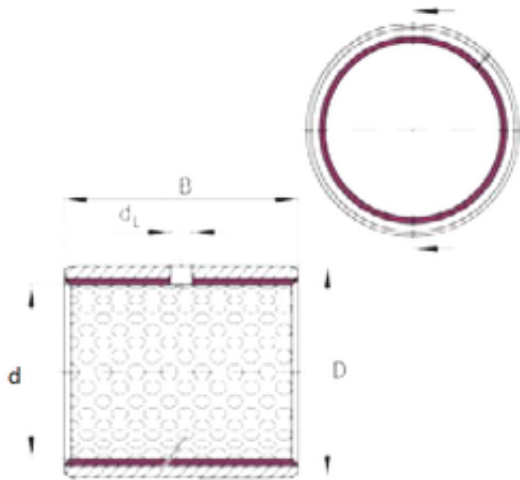

LAD Bearing International Trade Co., ...

INA EGB2515-E50 plain bearings

Bearing No. EGB2515-E50

Size	25x28x15 mm
Bore Diameter	25 mm
Outer Diameter	28 mm
Width	15 mm
d	25 mm
D	28 mm
B	15 mm
dL	4 mm
Category	Bearings
Inventory	0.0
Manufacturer Name	SCHAEFFLER GROUP
Minimum Buy Quantity	N/A
Weight / Kilogram	0
EAN	4012802062762
Product Group	B04264

EGB2515-E50 Bearing 2D drawings and 3D CAD models