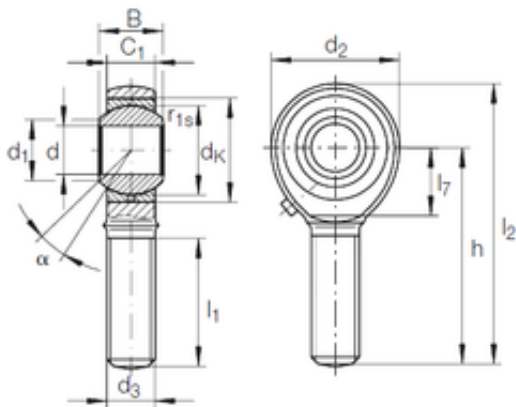

INA GAKL 8 PB plain bearings

Bearing No. GAKL 8 PB

Size	8x19x12 mm
Bore Diameter	8 mm
Outer Diameter	19 mm
Width	12 mm
d	8 mm
D	19 mm
B	12 mm
d1	10,3 mm
d2	24 mm
dk	15,875 mm
h	42 mm
l1 min.	25 mm
l2 max.	54 mm
r1 min.	0,3 mm
C1	9 mm
Thread (G)	M8
Angle	14 °
Weight	0,038 Kg
Basic dynamic load rating (C)	7,2 kN

GAKL 8 PB Bearing 2D drawings and 3D CAD models