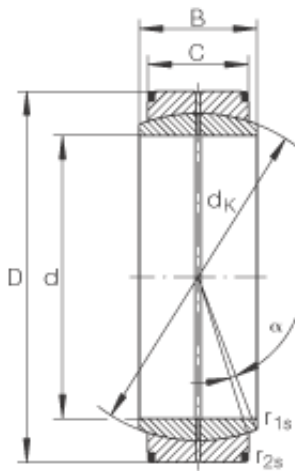

LAD Bearing International Trade Co., ...

INA GE500-DO plain bearings

Bearing No. GE500-DO

Size	500x670x230 mm
Bore Diameter	500 mm
Outer Diameter	670 mm
Width	230 mm
C	195 mm
$D_{a \min}$	557 mm
$d_{a \max}$	537,8 mm
d_K	585 mm
$r_{1s \min}$	2 mm
$r_{2s \min}$	5 mm
alf (°)	3,6
Weight (kg)	244
C_r (N)	10200000
C_{0r} (N)	51200000

GE500-DO Bearing 2D drawings and 3D CAD models